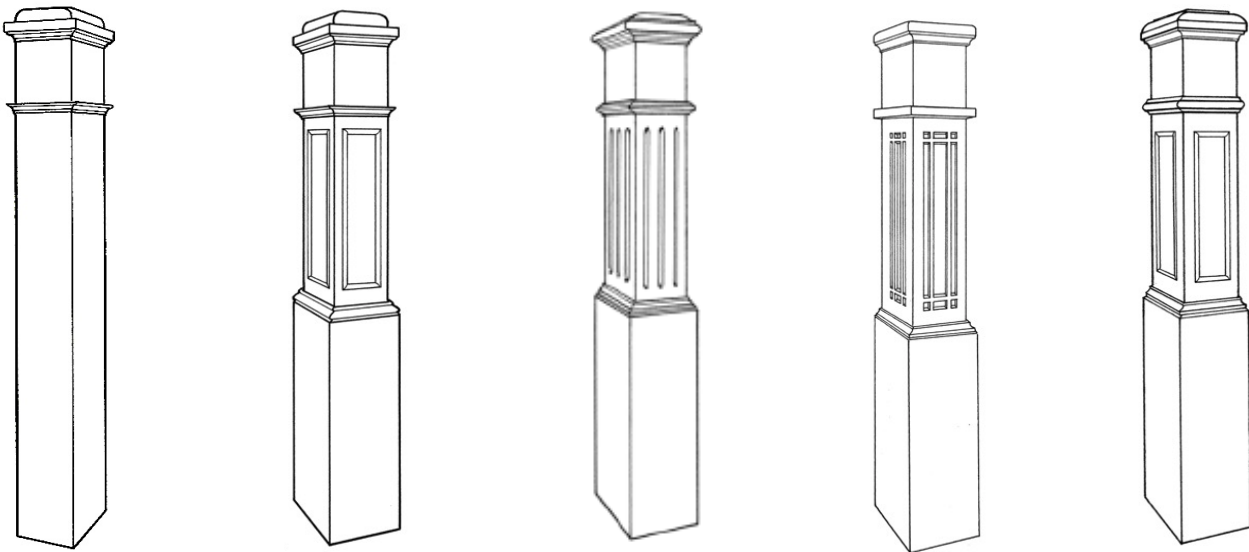

OLD WORLD MILLWORKS

BOX NEWELS

Beautiful box newels built by OWM add a bold structural accent to iron baluster projects of all types. With over 20 species and multiple cap and trim styles available, there are plenty of options for both traditional and contemporary tastes. Each box newel from OWM is handcrafted with exceptional quality, and sanded for a superior finish. We also offer custom sizes and designs, all built in our shop for exceptional quality and details.