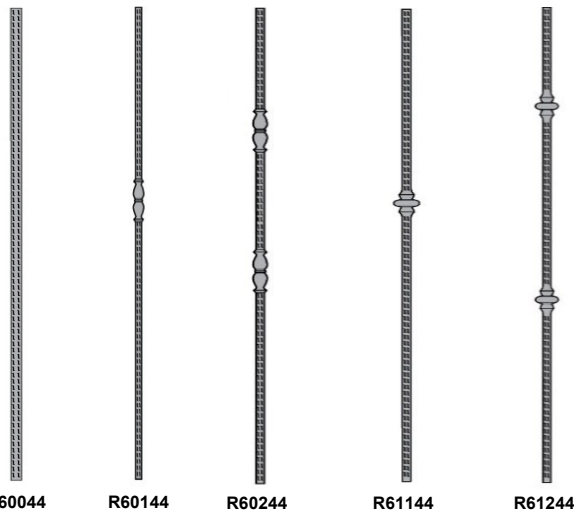

OLD WORLD MILLWORKS

VENETIAN SERIES

* SEE PAGES 12 AND 13 FOR SHOES

BOLD = STOCK ITEM AT OWM

1/2" ROUND

			SAT		ORB	
			SATIN BLACK	ORB OIL RUBBED BRONZE	ORB OIL RUBBED BRONZE	ORB OIL RUBBED BRONZE
R60044	Plain Victorian	1/2" RND	800640	800828		
			\$21.66	\$25.81		
R60144	Victorian 1 Urn	1/2" RND	800641	800829		
			\$23.30	\$27.38		
R60244	Victorian 2 Urns	1/2" RND	800642	800830		
			\$31.94	\$36.08		
R61144	Victorian 1 Knuckle	1/2" RND	800643	800831		
			\$24.42	\$28.46		
R61244	Victorian 2 Knuckles	1/2" RND	800644	800832		
			\$30.95	\$36.08		

5/8" ROUND

STYLE #	DESCRIPTION	SIZE	B		SAT		AG		BN		ORB		ORC	
			FLAT BLACK		SATIN BLACK		ASH GRAY		BRUSHED NICKEL		OIL RUBBED BRONZE		OIL RUBBED COPPER	
			LITE	SOLID	LITE	SOLID	LITE	SOLID	LITE	SOLID	LITE	SOLID	LITE	SOLID
M65044	Venetian Fluted w/Roman Knuckle	5/8" RND	800475		800638						800826		800753	
			\$29.71	--	\$29.71	--	--	--	--	--	\$32.46	--	\$32.46	--
M65144	Venetian Plain Bar	5/8" RND	800487		800647						800835		800762	
			\$10.83	--	\$10.83	--	--	--	--	--	\$12.89	--	\$12.89	--
M65244	Venetian Fluted Bar	5/8" RND	800488		800648						800836		800763	
			\$29.03	--	\$29.03	--	--	--	--	--	\$31.00	--	\$31.00	--
M65344	Venetian Fluted Bar w/Knuckle	5/8" RND	800489		800649						800837		800764	
			\$29.71	--	\$29.71	--	--	--	--	--	\$31.77	--	\$31.77	--
R54344	Modern Plain	5/8" RND					803930		803935					
			--	--	--	--	\$11.41	--	\$28.79	--	--	--	--	--
R54544	Modern Single Ball	5/8" RND					803931		803936					
			--	--	--	--	\$18.67	--	\$42.22	--	--	--	--	--
R54844	Modern Double Ball	5/8" RND					803932		803937					
			--	--	--	--	\$23.84	--	\$44.14	--	--	--	--	--