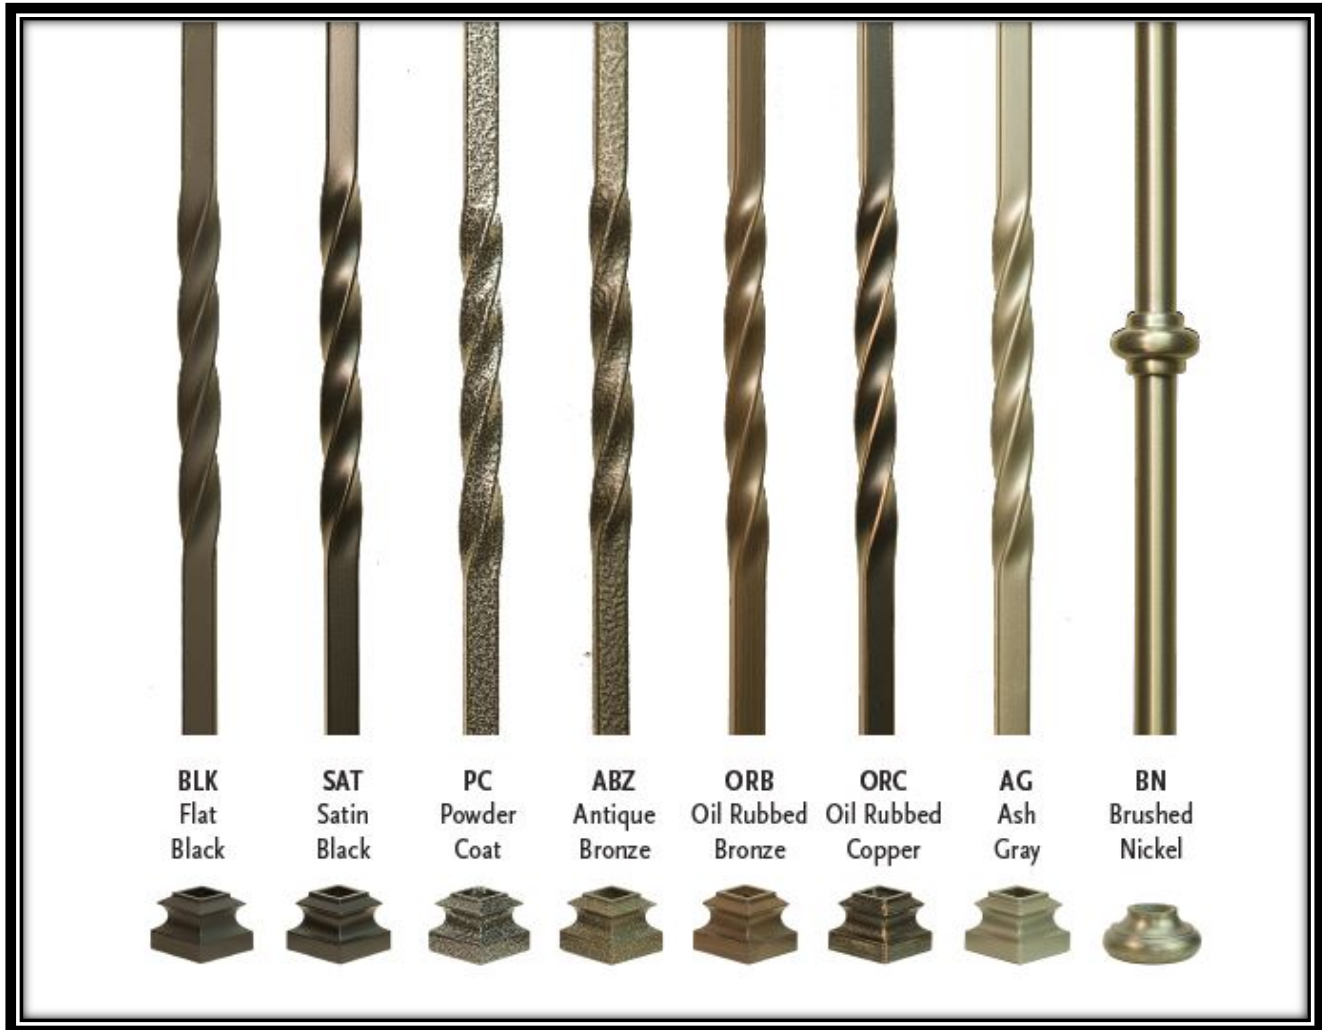

OLD WORLD MILLWORKS

BOLD = STOCK ITEM AT OWM

PART #	STYLE #	FINISH	RETAIL PRICE
1 pc. Handrail Bracket - 3-1/4" Wall-to-Center			
573011	3611ABZ	ANTIQUE BRONZE	\$12.99
573017	3611AN	ANTIQUE NICKEL	\$14.29
573013	3611B	FLAT BLACK	\$12.99
573019	3611ORB	OIL RUBBED BRONZE	\$14.29
573018	3611ORC	OIL RUBBED COPPER	\$14.29
573012	3611PC	POWDER COATED (GRAY/BLACK)	\$12.99
573016	3611SAT	SATIN BLACK	\$13.01
573026	3611AG	ASH GRAY	\$14.29
1 pc. Handrail Bracket - 2-3/8" Wall-to-Center			
573009	3621AB	ANTIQUE BRASS	\$17.04
573008	3621B	FLAT BLACK	\$14.72
573010	3621BC	BRUSHED CHROME	\$19.52
573007	3621BN	BRUSHED NICKEL	\$19.67
573006	3621C	CHROME	\$15.79
573015	3621ORB	OIL RUBBED BRONZE	\$17.51
573003	3621PB	POLISHED BRASS	\$18.24
573021	3621SAT	SATIN BLACK	\$14.25
1 pc. Handrail Bracket - 3-3/8" Wall-to-Center			
573014	3622PB	POLISHED BRASS	\$22.86
573024	3622BN	BRUSHED NICKEL	\$24.28
573025	3622ORB	OIL RUBBED BRONZE	\$23.28
2 pc. Wall Rail Bracket - 2-3/4" Wall-to-Center			
573022	3631B	FLAT BLACK	\$8.55
573023	3631SAT	SATIN BLACK	\$7.62
573039	3631BN	BRUSHED NICKEL	\$7.71
573105	3631ORB	OIL RUBBED BRONZE	\$9.29
573002	3631PB	POLISHED BRASS	\$8.23
573020	3631C	CHROME	\$7.40
2 pc. Long Arm Wall Rail Bracket - 3-1/2" Wall-to-Center			
573135	3632ORB	OIL RUBBED BRONZE	\$14.77
573138	3632BN	BRUSHED NICKEL	\$13.62
573038	3632PB	POLISHED BRASS <i>Reduced Price!</i>	\$5.49

* Brackets are individually bagged with installation hardware

3611

3621

3622

3631

3632

OLD WORLD MILLWORKS

Div. of C. A. Larson & Sons, Inc.

Craftsmanship Since 1984

IRON FINISHES

Not all finishes are available in all styles

OLD WORLD MILLWORKS

5N200 Wooley Rd.

Maple Park, IL 60151

Toll Free: 877-653-9753

Office: 847-717-6010