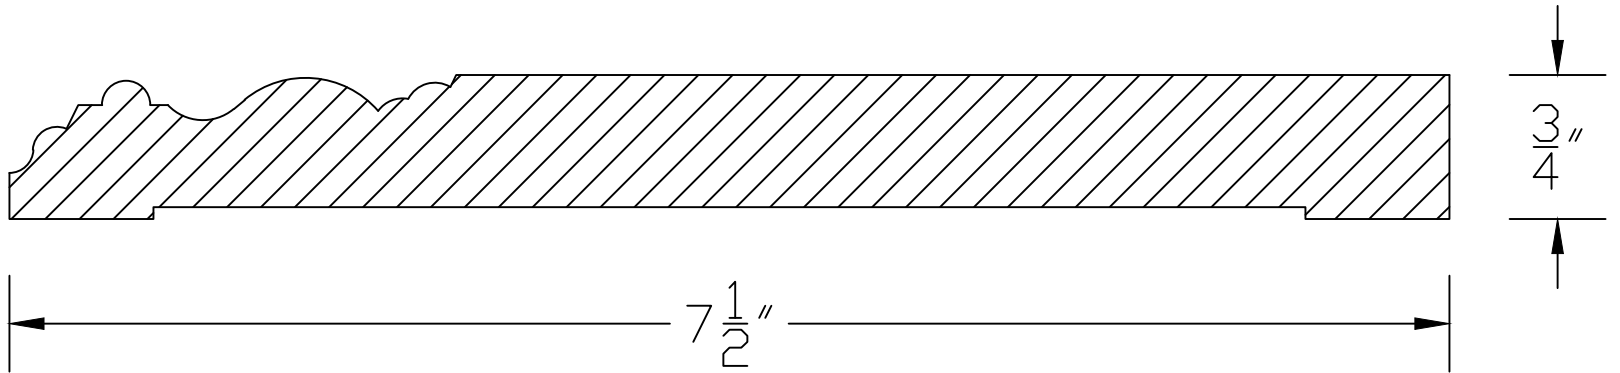

BA2168(OLD BA22168-75)

REVISIONS

REV	DESCRIPTION	INT'L	DATE
A	ORIGINAL RELEASE	BC	02-25-15

Approved: _____ Date: _____

	ITL	DATE	TITLE:
APPR'D			BASE MOULD PROFILE
DWN BY	BC	02-25-15	ORIGIN:
SCALE:	1:1	A SIZE	BA22168-75