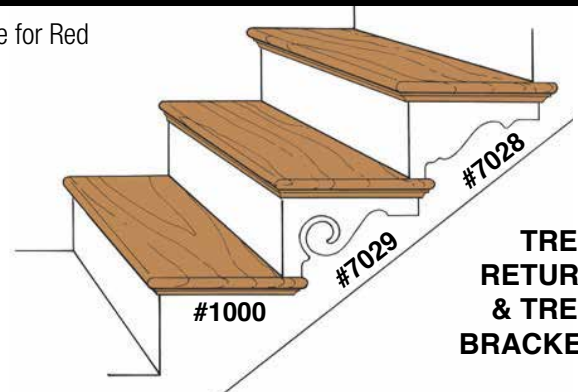

- Treads available up to 4" thick
- Finished or trimmed ends
- Special routing
- Odd shapes
- Over 25 wood species available
- No minimum order

TREADS & RISERS RETAIL PRICES

Our treads and risers are made for superior durability and beauty. All retail prices are for Red Oak; pricing on other species available upon request.